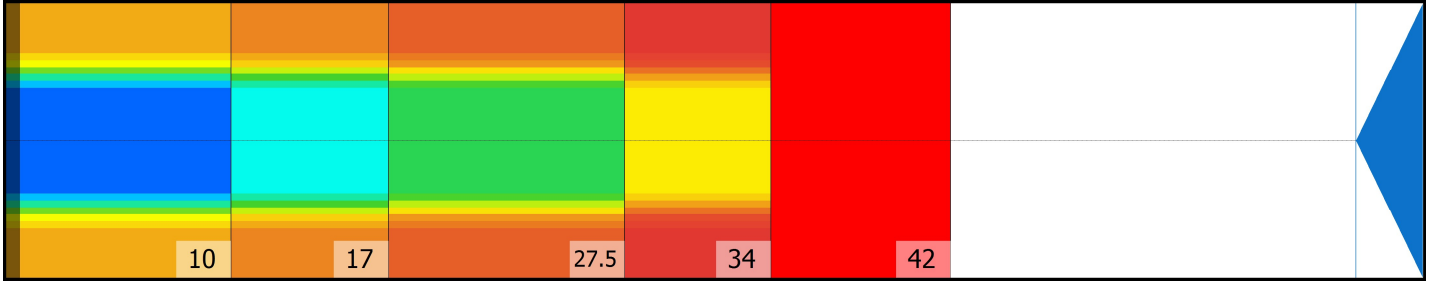

# BLUE 1

Conditioner:

Cleaner:

## Zone Configuration

Cleaner Stop

Volume: 19.89

Mode: Clean and Condition

Speed: Quick Clean

Start Cleaner Spray: 0 feet

Start Squeegee: 0 feet

Start Conditioning: 6 Inches

Split Pattern: No

Zone 1	Avg	Ratio	Zone 2	Avg	Ratio	Zone 3	Avg	Ratio	Zone 4	Avg	Ratio
Left	16.00	5.63 : 1	Left	12.00	6.08 : 1	Left	8.00	6.75 : 1	Left	4.00	5.75 : 1
Right	16.00	5.63 : 1	Right	12.00	6.08 : 1	Right	8.00	6.75 : 1	Right	4.00	5.75 : 1
Center	90.00		Center	73.00		Center	54.00		Center	23.00	

Zone 5	Avg	Ratio
Left	1.00	1.00 : 1
Right	1.00	1.00 : 1
Center	1.00	

Volume by Board