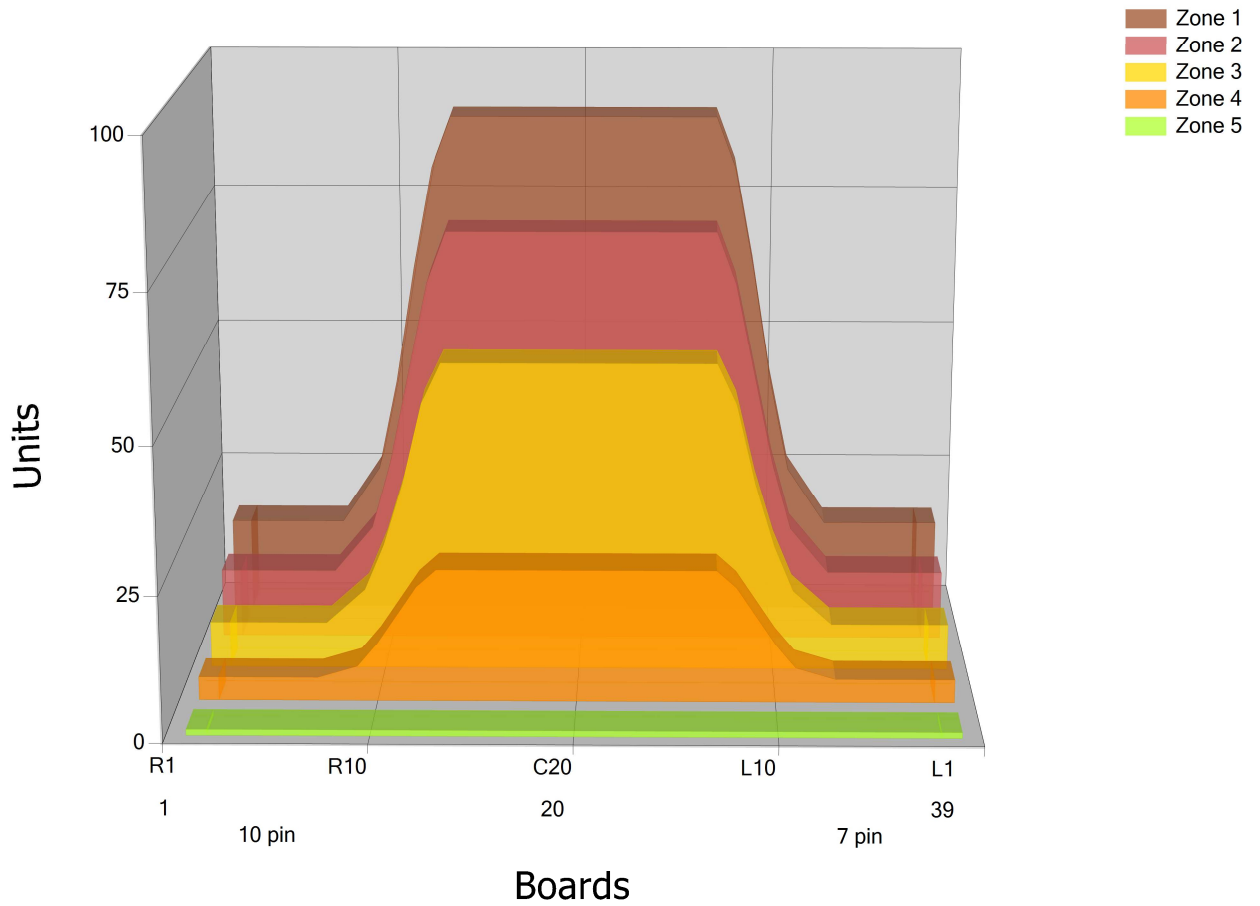

# BLUE 1

Conditioner:

Cleaner:

## Zone Configuration

Cleaner Stop

Volume: 19.89

Mode: Clean and Condition

Speed: Quick Clean

Start Cleaner Spray: 0 feet

Start Squeegee: 0 feet

Start Conditioning: 6 Inches

Split Pattern: No

Zone 1	Avg	Ratio	Zone 2	Avg	Ratio	Zone 3	Avg	Ratio	Zone 4	Avg	Ratio
Left	16.00	5.63 : 1	Left	12.00	6.08 : 1	Left	8.00	6.75 : 1	Left	4.00	5.75 : 1
Right	16.00	5.63 : 1	Right	12.00	6.08 : 1	Right	8.00	6.75 : 1	Right	4.00	5.75 : 1
Center	90.00		Center	73.00		Center	54.00		Center	23.00	

Zone 5	Avg	Ratio
Left	1.00	1.00 : 1
Right	1.00	1.00 : 1
Center	1.00	

Volume by Board